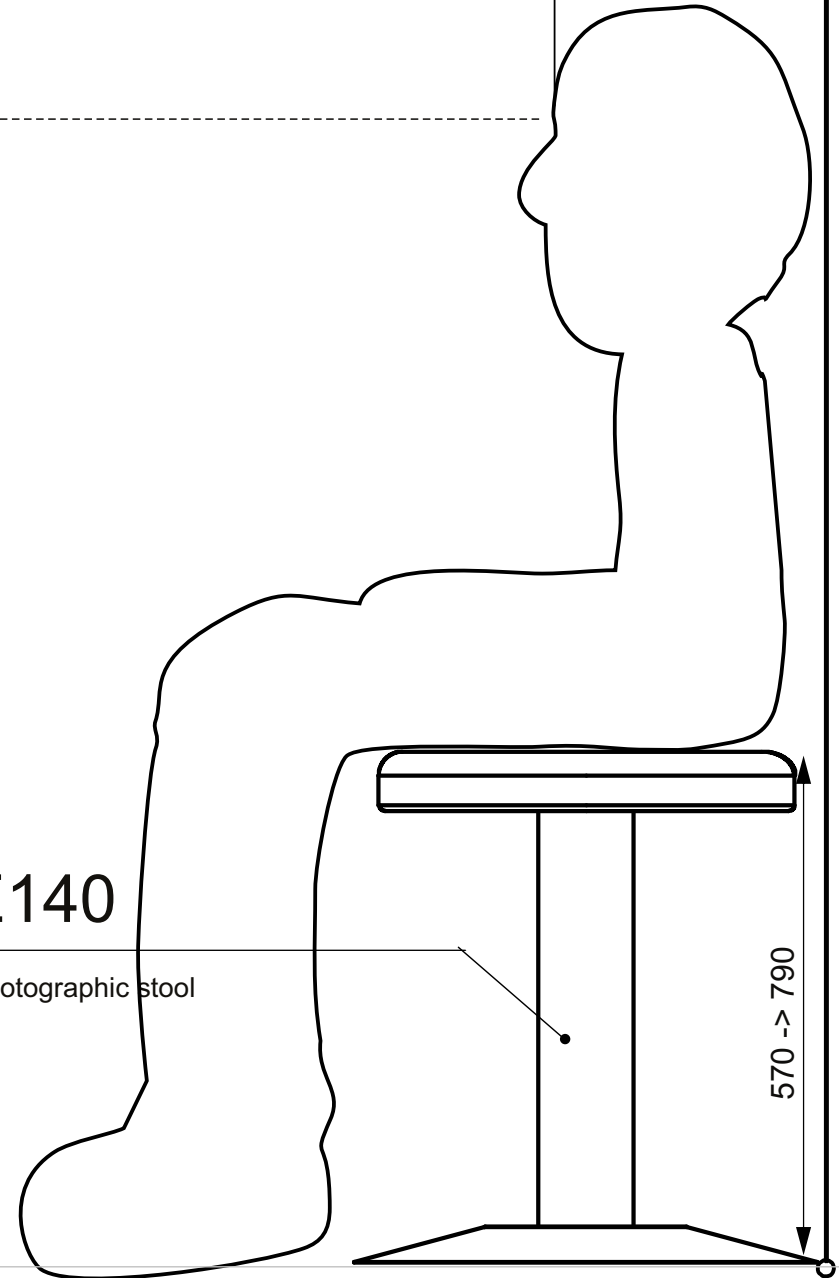

**SKT03**

Softlight reflector ø 48.5 cm  
Integrated Flash 120Ws  
Integrated Canon DSLR camera  
Software for passport photos

500 -> 1700

**T200**

PVC background

**E140**

Photographic stool

570 -> 790