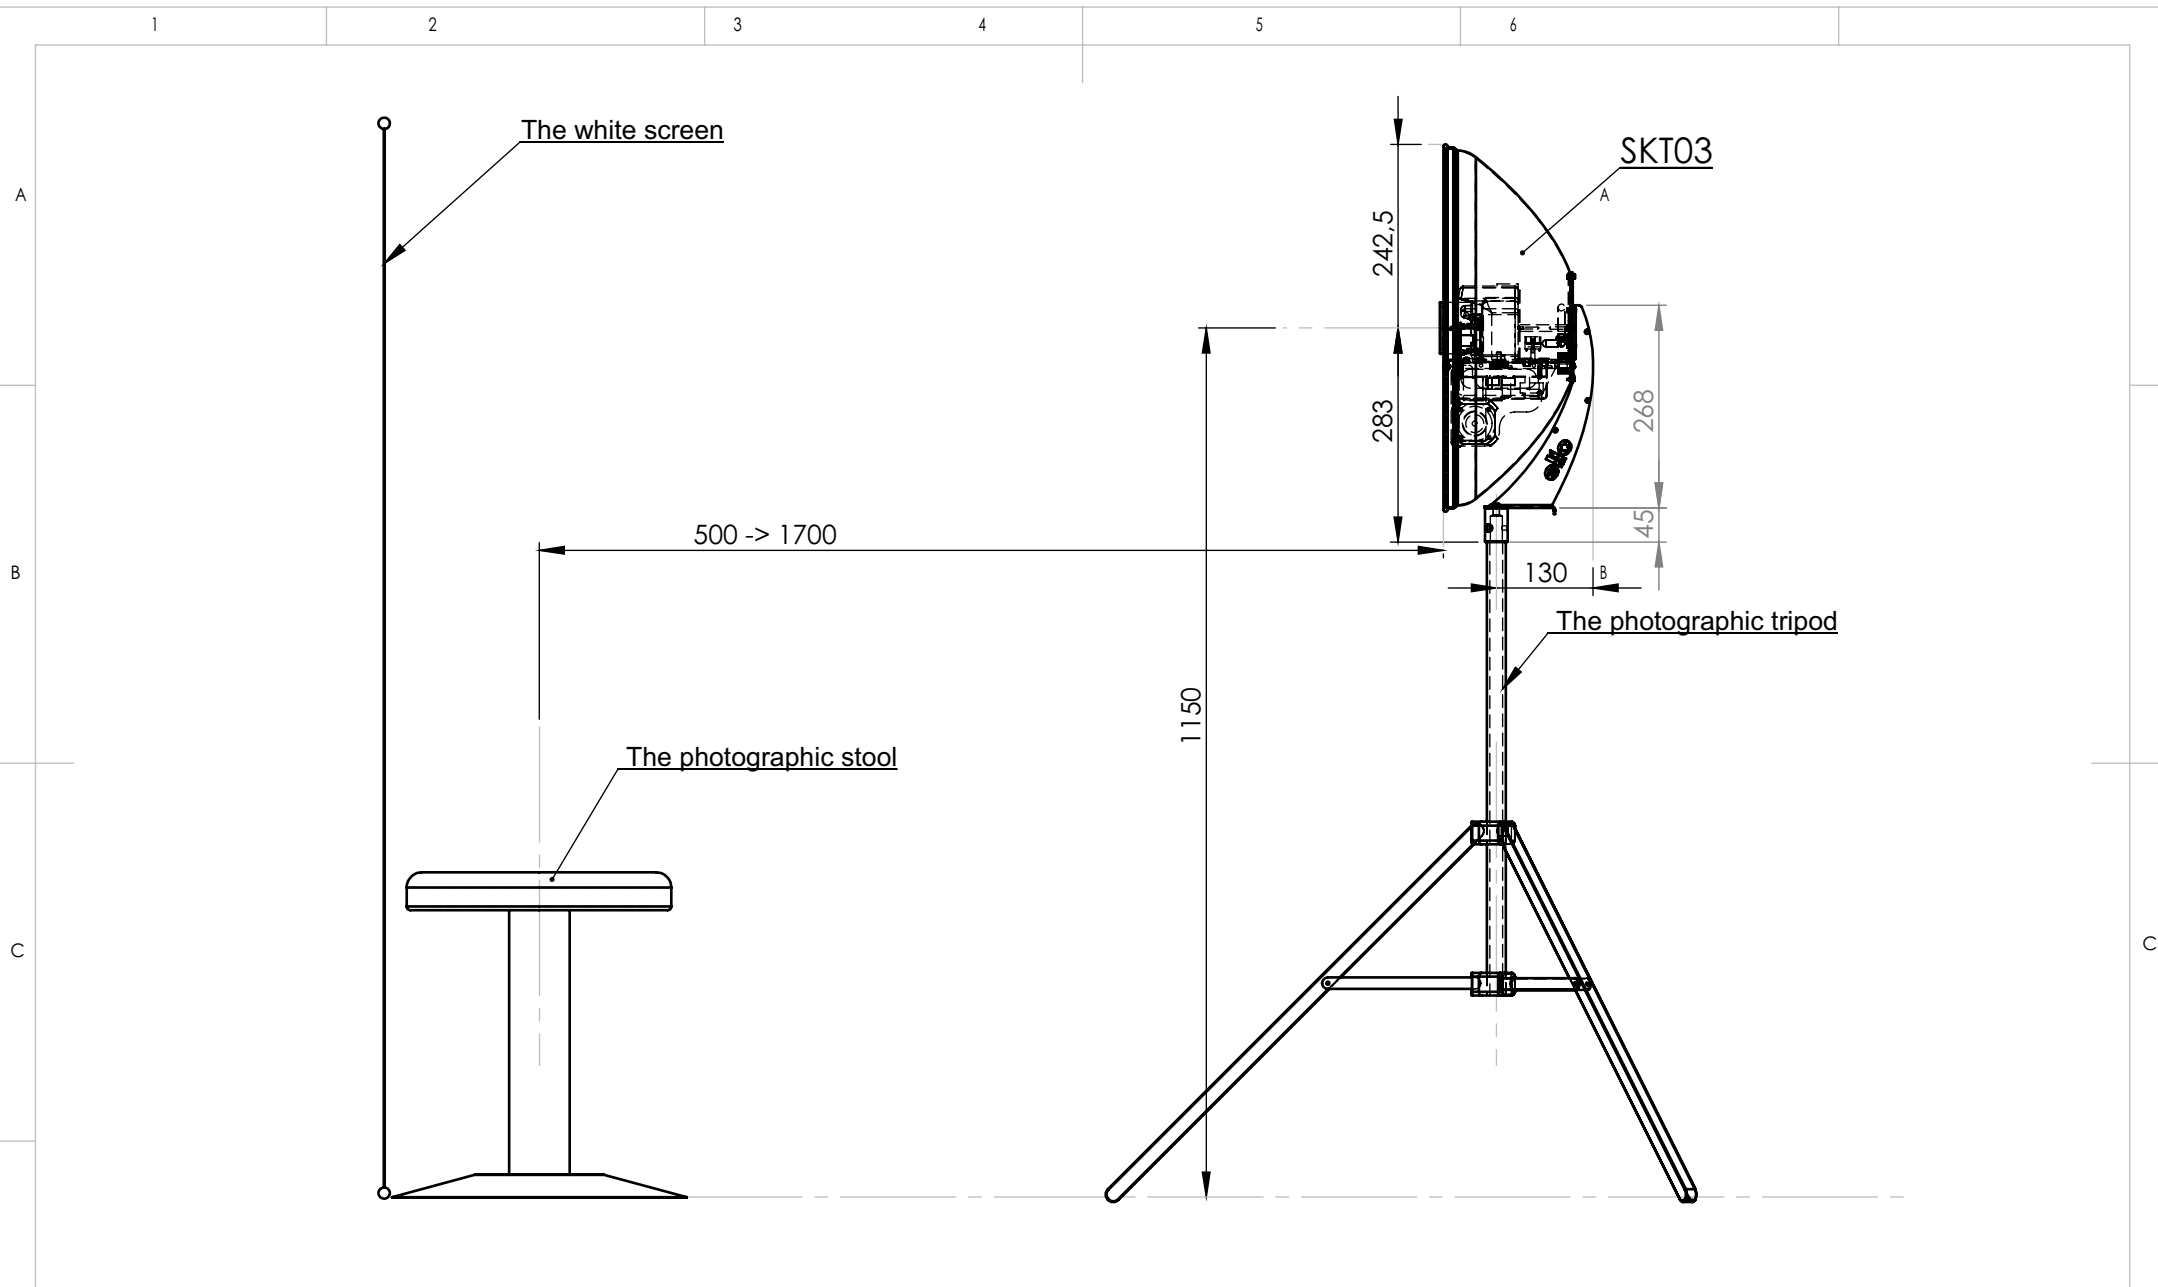

IMIĘ I NAZWISKO	PODPIS	DATA	Ilość/Komplet	TYTUŁ:
NARYS.	Michał Lenarczyk				
SPRAWDZ.					
ZATWIER.			MATERIAŁ:		NR RYSUNKU
WYPROD.					
Z.JAKOŚCI					
				WAGA:	SKALA:1:20

SKT03

SKT03a

A4